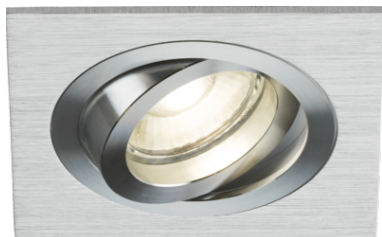

DATASHEET

AMA1TSBC

Ambar Single Tilt Square Downlight Brushed Chrome

www.mlaccessories.co.uk

MLA PART CODE	AMA1TSBC
DESCRIPTION	Ambar Single Tilt Square Downlight Brushed Chrome
NET WEIGHT (KG)	0.128
FINISH	Brushed Chrome
DIMENSIONS (MM)	Length - 92 Width - 92 Projection - 3 Recessed Depth - 22 Minimum Void - 70
CUT-OUT (MM)	Cut-out Diameter - 82
CONSTRUCTION	Construction - Aluminium
CLASS	II
IP RATING	IP20
MAX. WATTAGE (W)	10
LAMP BASE	GU10
LAMP INCLUDED	No
LED COMPATIBLE	Yes
DIMMABLE	Lamp dependent
IC RATED	No
INPUT VOLTAGE	230V 50Hz
WARRANTY	5year(s)
MANUFACTURED IN ACCORDANCE WITH	BS EN 60598
ORIGIN OF MANUFACTURE	China
DECLARATION OF CONFORMITY (HELD ON FILE)	Yes
EAN	5056270872880